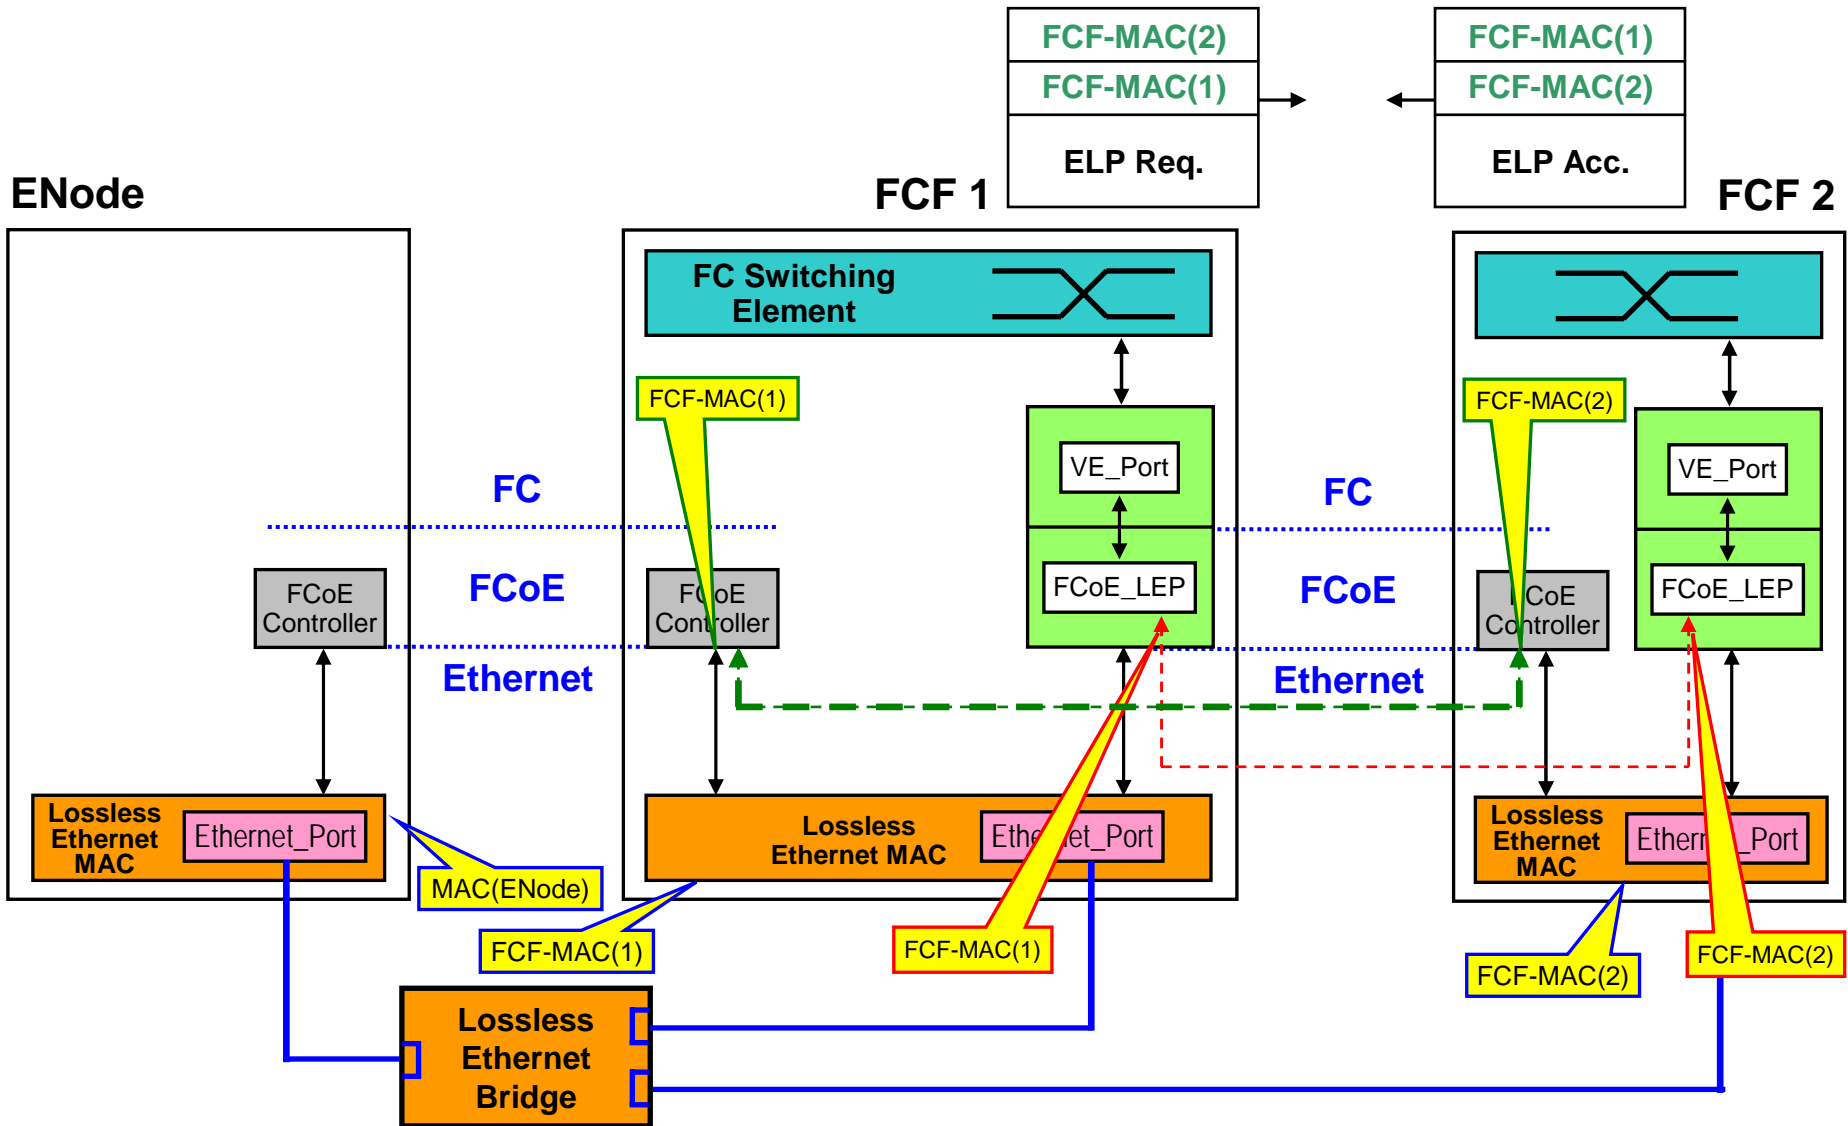

FCoE Connections

T11/07-574v0, October 2007

Claudio DeSanti

Agenda

- **Single VN_Port / Multiple FCFs**
- **Multiple VN_Ports / Multiple FCFs**

FCF to FCF Discovery

VE_Ports ELP

Other Frames

ENode to FCF Discovery

VN_Port/VF_Port FLOGI

Other Frames

Agenda

- **Single VN_Port / Multiple FCFs**
- **Multiple VN_Ports / Multiple FCFs**

ENode to FCF Discovery

ENode to FCF(1) FLOGI

ENode to FCF(2) FLOGI