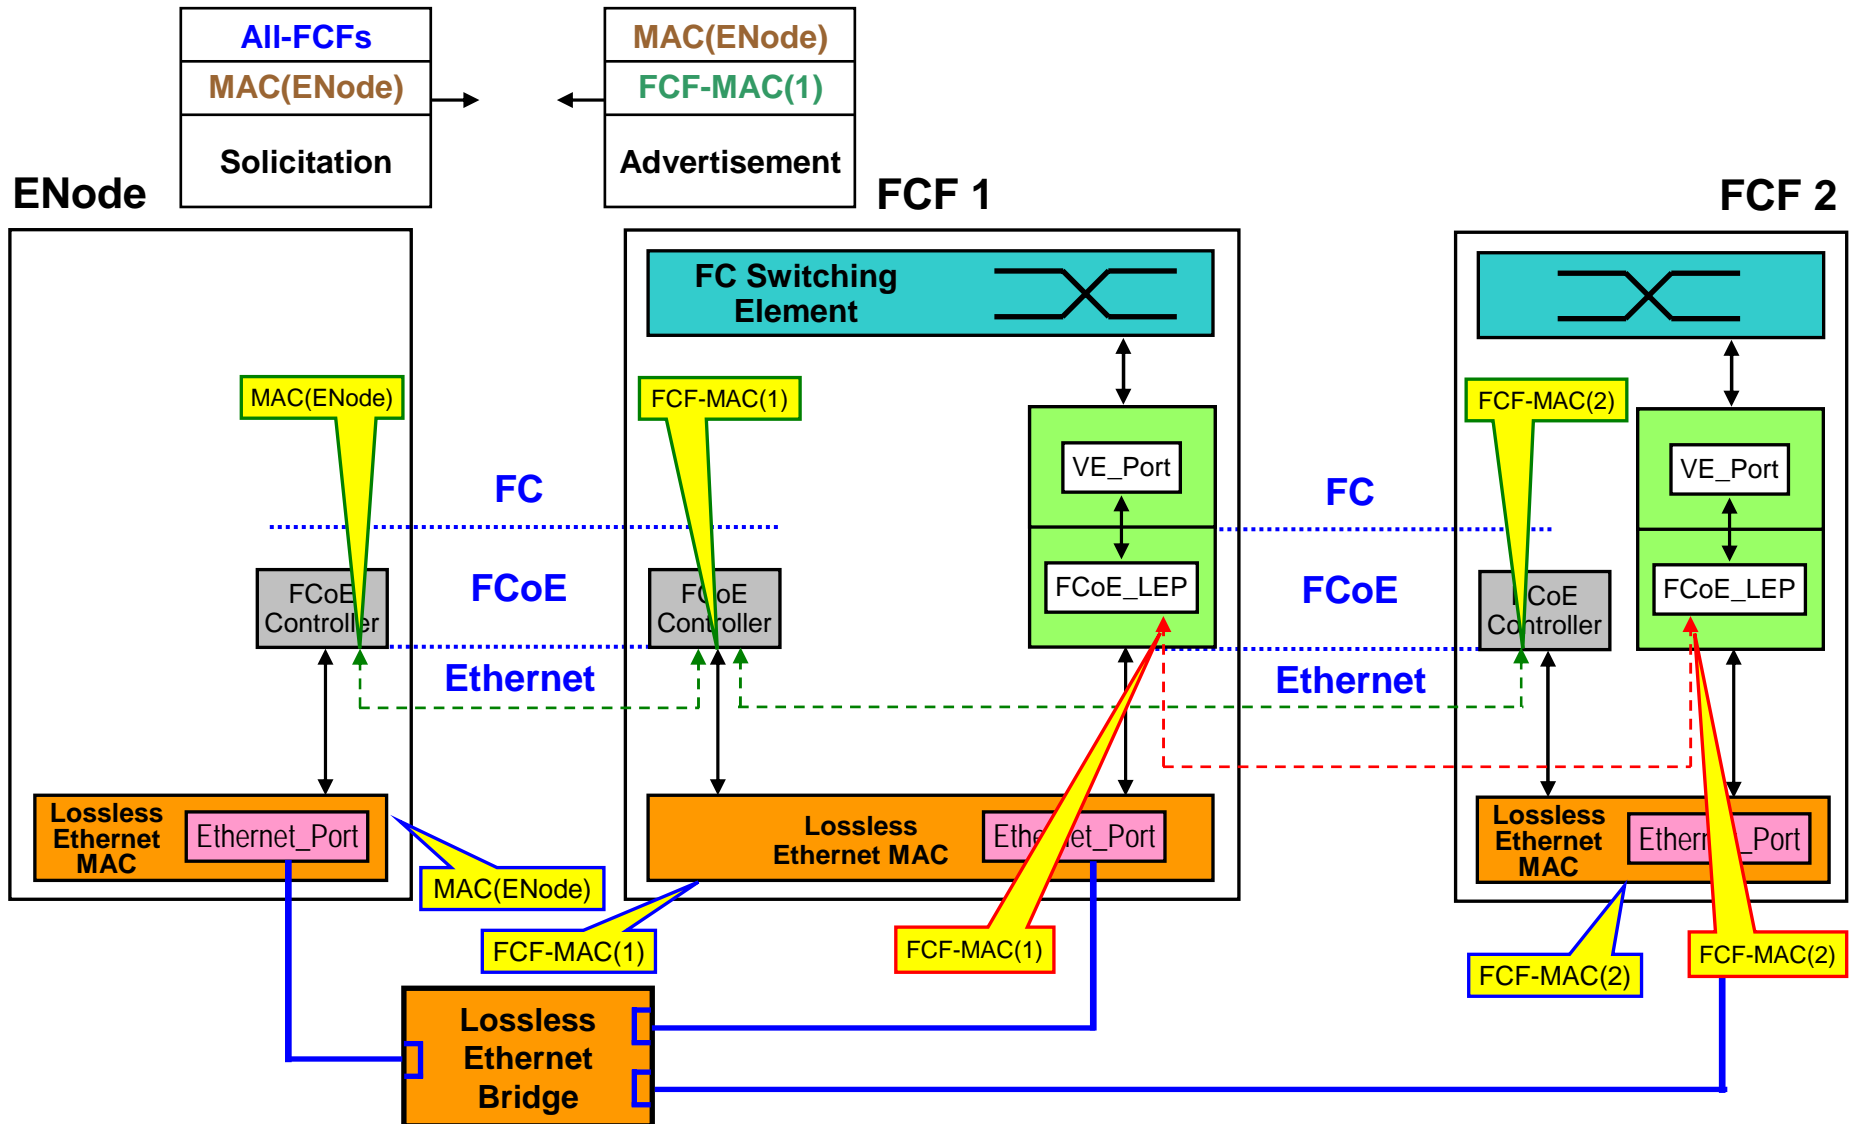

FCoE Connections

T11/07-574v0, October 2007

Claudio DeSanti

Agenda

- **Single VN_Port / Multiple FCFs**
- **Multiple VN_Ports / Multiple FCFs**

FCF to FCF Discovery

VE_Ports ELP

Other Frames

ENode to FCF Discovery

VN_Port/VF_Port FLOGI

Other Frames

Agenda

- **Single VN_Port / Multiple FCFs**
- **Multiple VN_Ports / Multiple FCFs**

ENode to FCF Discovery

ENode to FCF(1) FLOGI

ENode to FCF(2) FLOGI