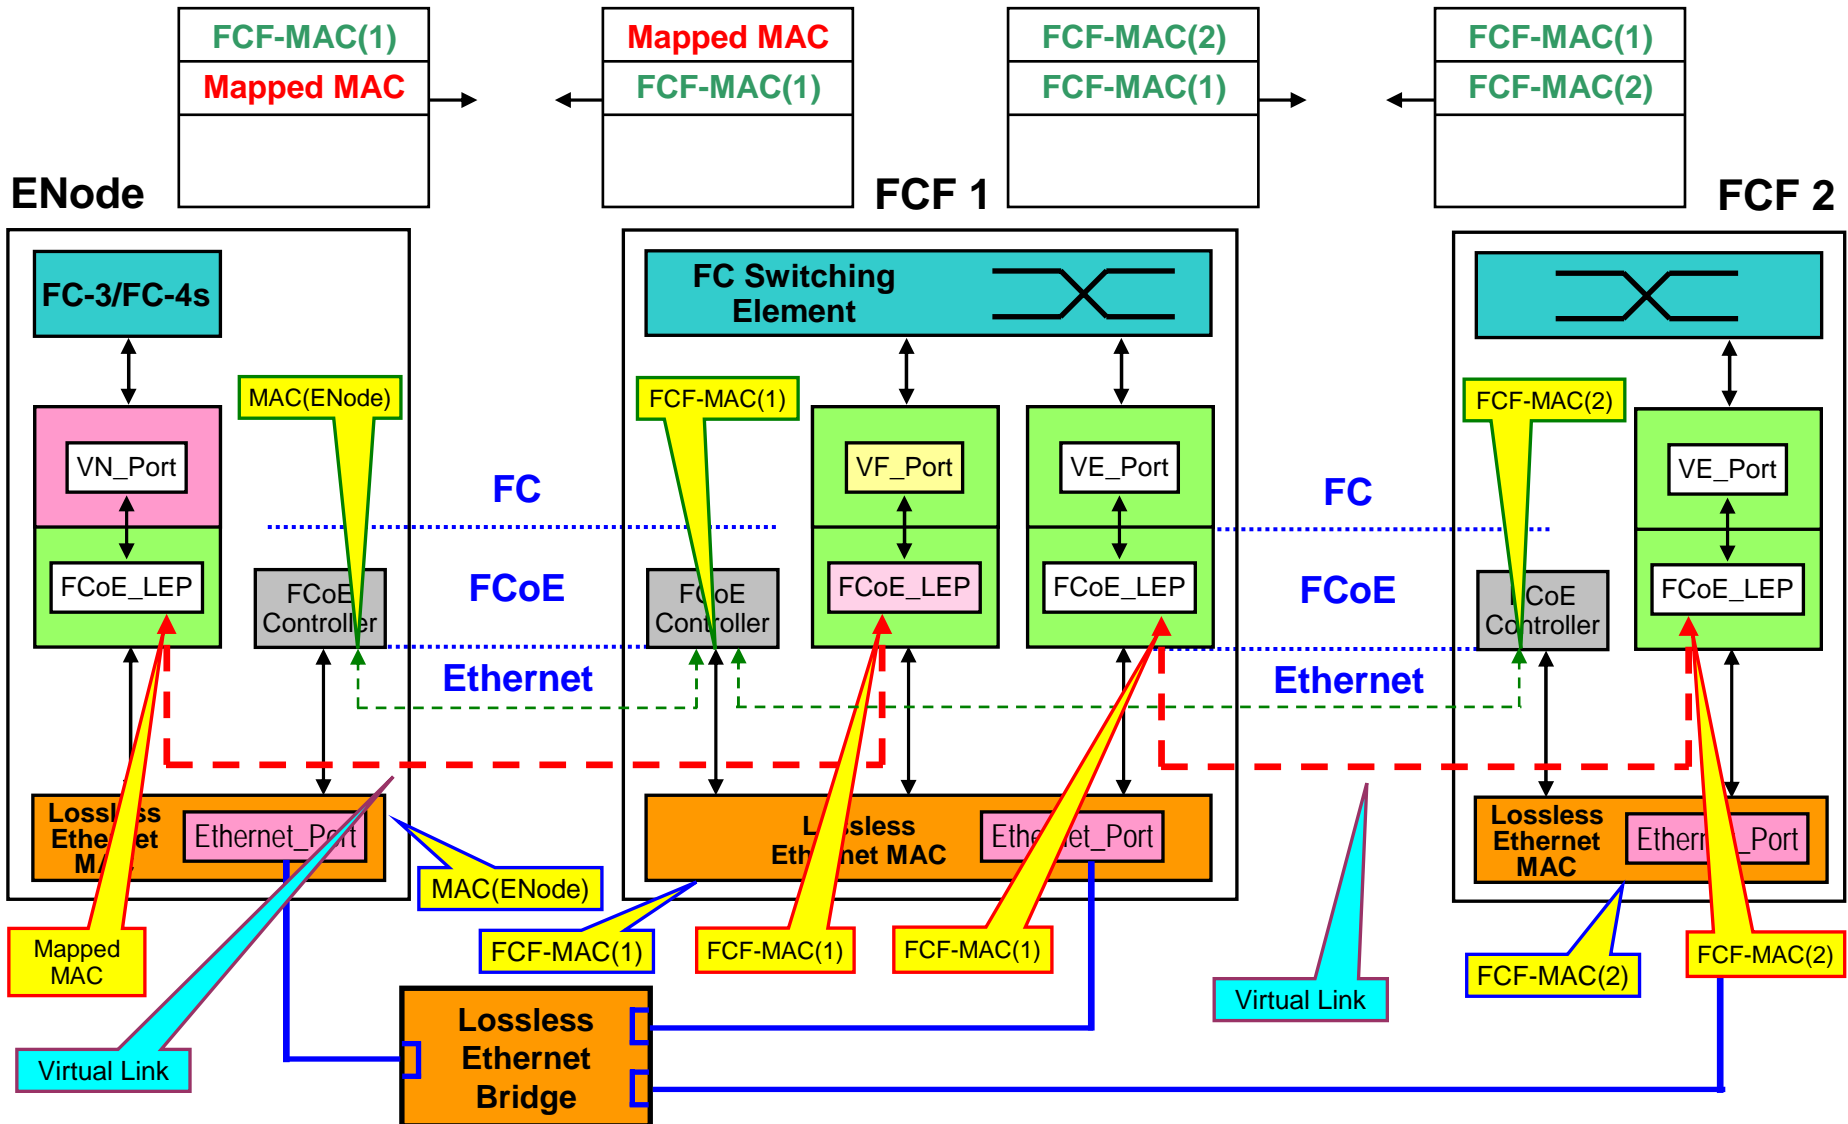

FCoE Connections

T11/07-574v0, October 2007

Claudio DeSanti

Agenda

- **Single VN_Port / Multiple FCFs**
- **Multiple VN_Ports / Multiple FCFs**

FCF to FCF Discovery

VE_Ports ELP

Other Frames

ENode to FCF Discovery

VN_Port/VF_Port FLOGI

Other Frames

Agenda

- **Single VN_Port / Multiple FCFs**
- **Multiple VN_Ports / Multiple FCFs**

ENode to FCF Discovery

ENode to FCF(1) FLOGI

ENode to FCF(2) FLOGI