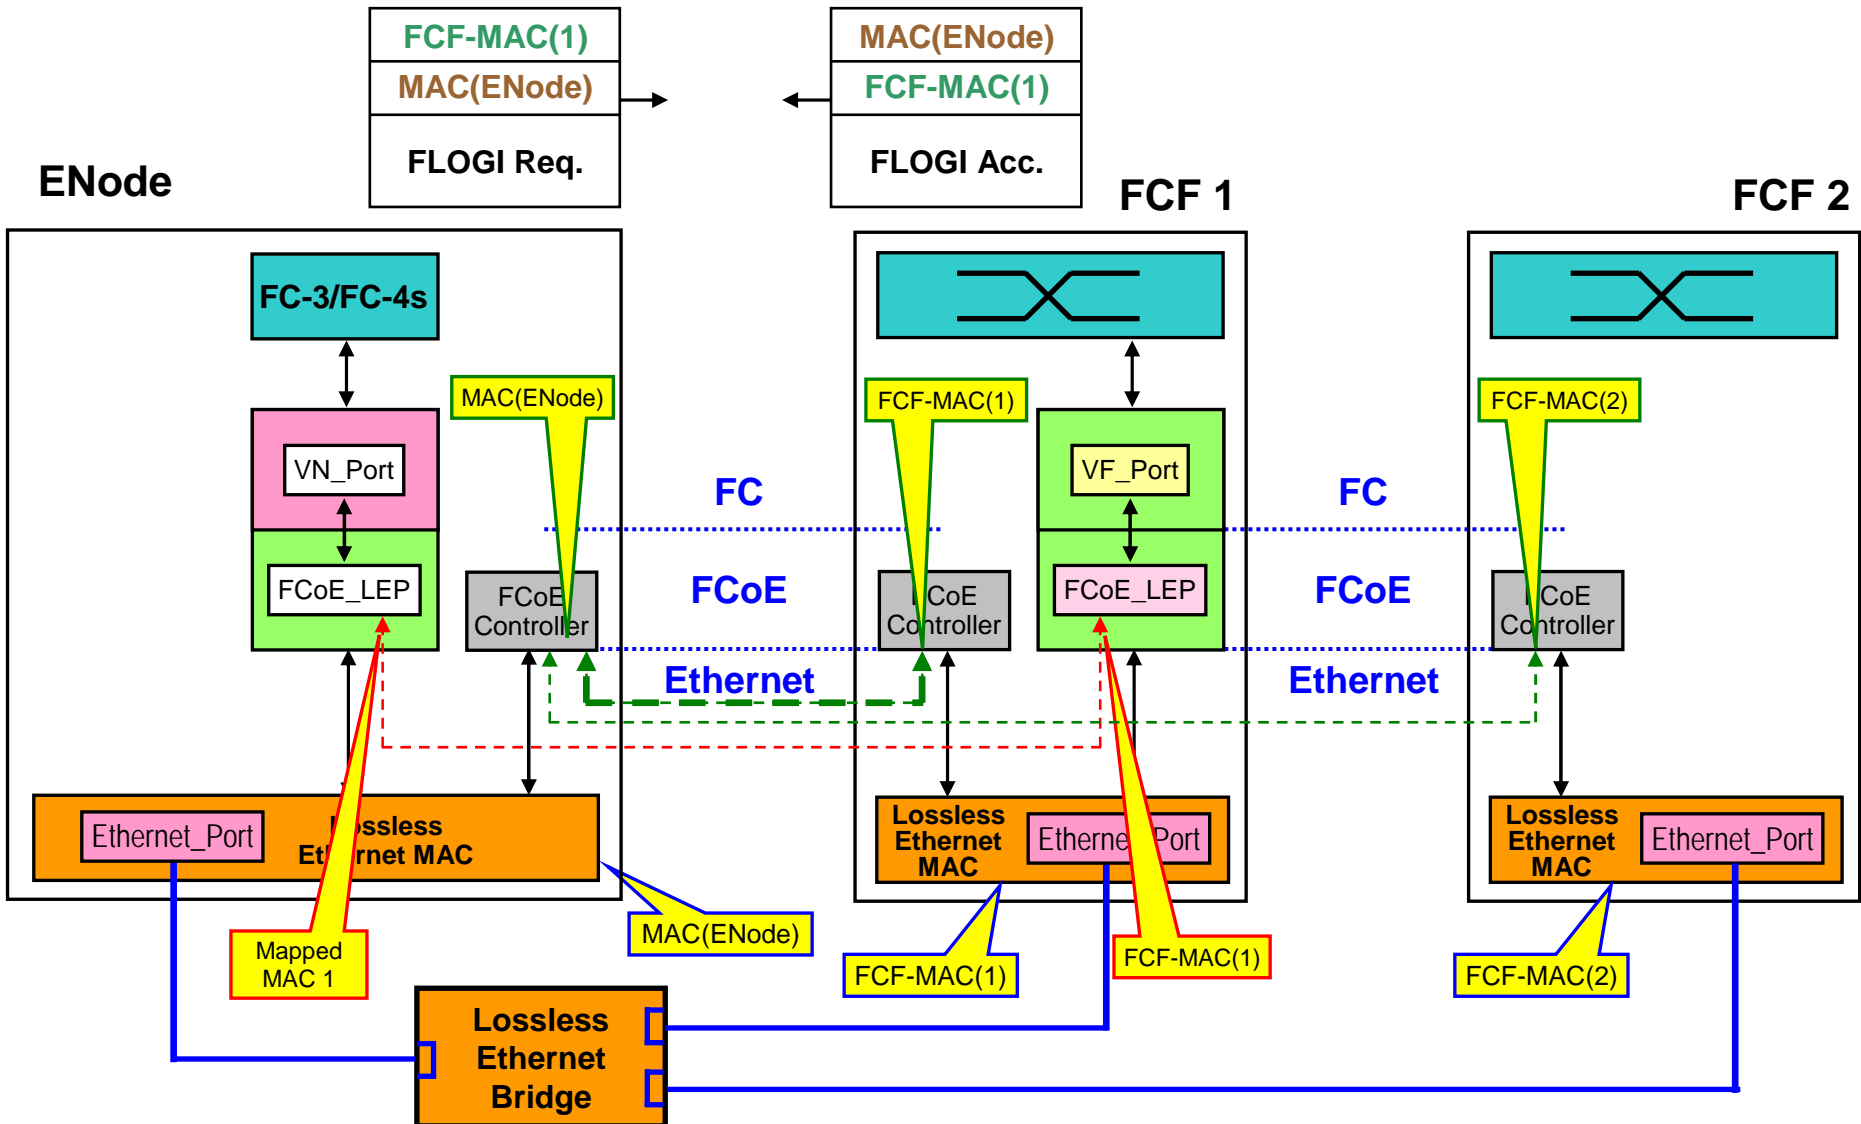

FCoE Connections

T11/07-574v0, October 2007

Claudio DeSanti

Agenda

- **Single VN_Port / Multiple FCFs**
- **Multiple VN_Ports / Multiple FCFs**

FCF to FCF Discovery

VE_Ports ELP

Other Frames

ENode to FCF Discovery

VN_Port/VF_Port FLOGI

Other Frames

Agenda

- **Single VN_Port / Multiple FCFs**
- **Multiple VN_Ports / Multiple FCFs**

ENode to FCF Discovery

ENode to FCF(1) FLOGI

ENode to FCF(2) FLOGI