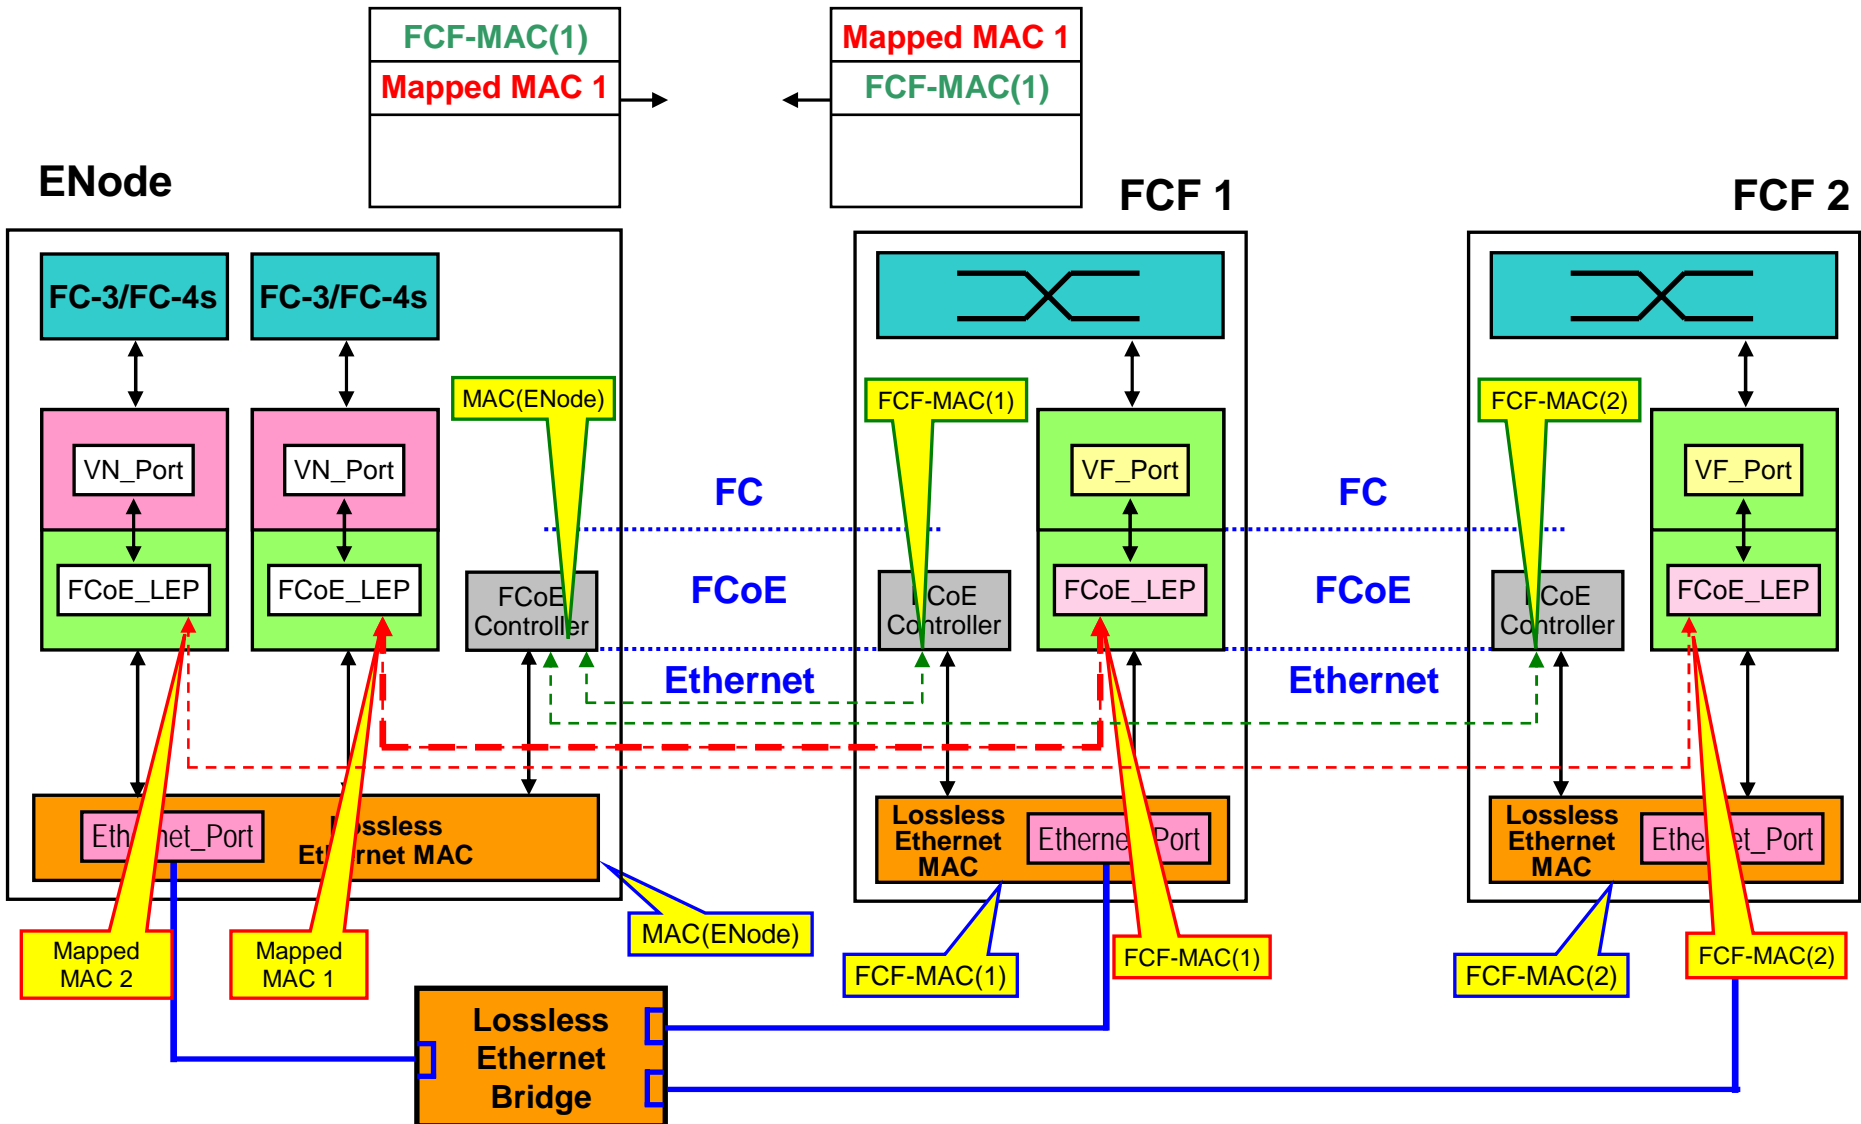

Other Frames (1)