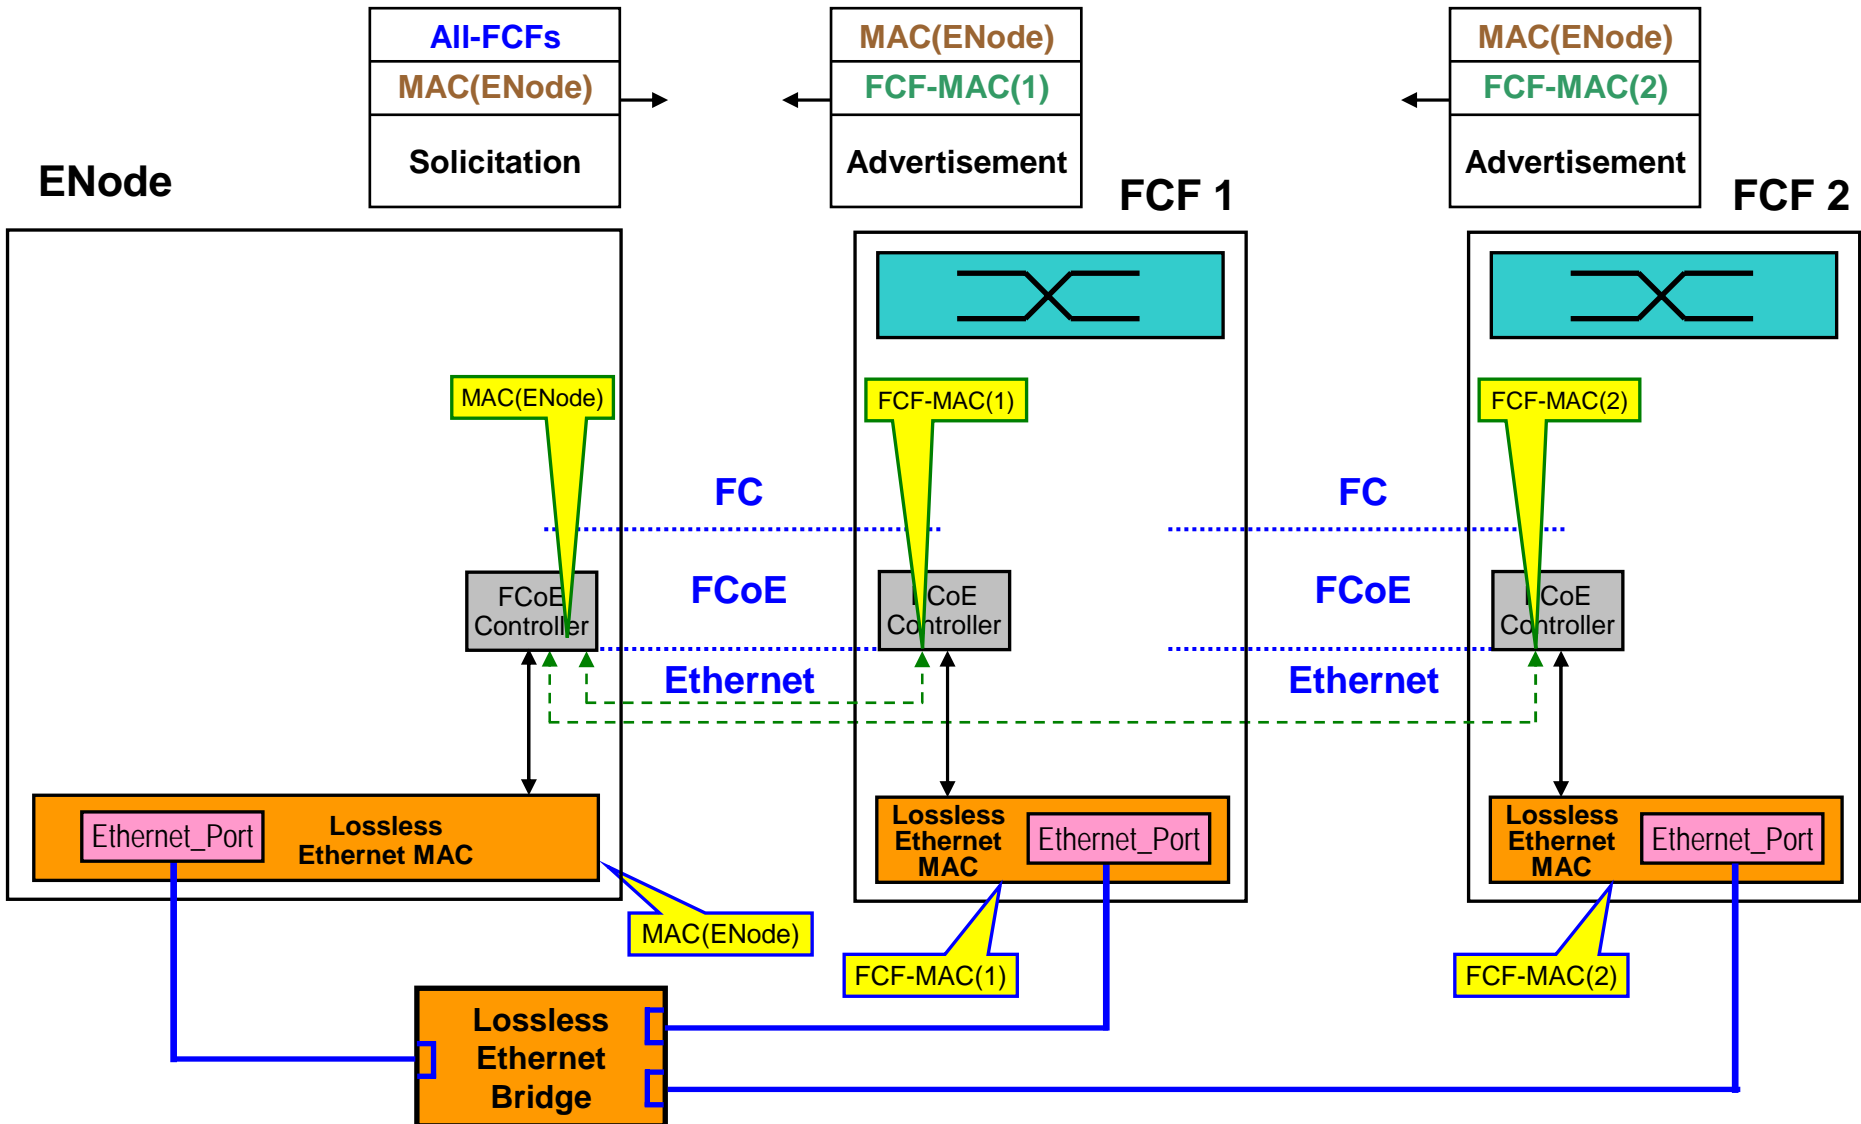

FCoE Connections

T11/07-574v0, October 2007

Claudio DeSanti

Agenda

- **Single VN_Port / Multiple FCFs**
- **Multiple VN_Ports / Multiple FCFs**

FCF to FCF Discovery

VE_Ports ELP

Other Frames

ENode to FCF Discovery

VN_Port/VF_Port FLOGI

Other Frames

Agenda

- **Single VN_Port / Multiple FCFs**
- **Multiple VN_Ports / Multiple FCFs**

ENode to FCF Discovery

ENode to FCF(1) FLOGI

ENode to FCF(2) FLOGI