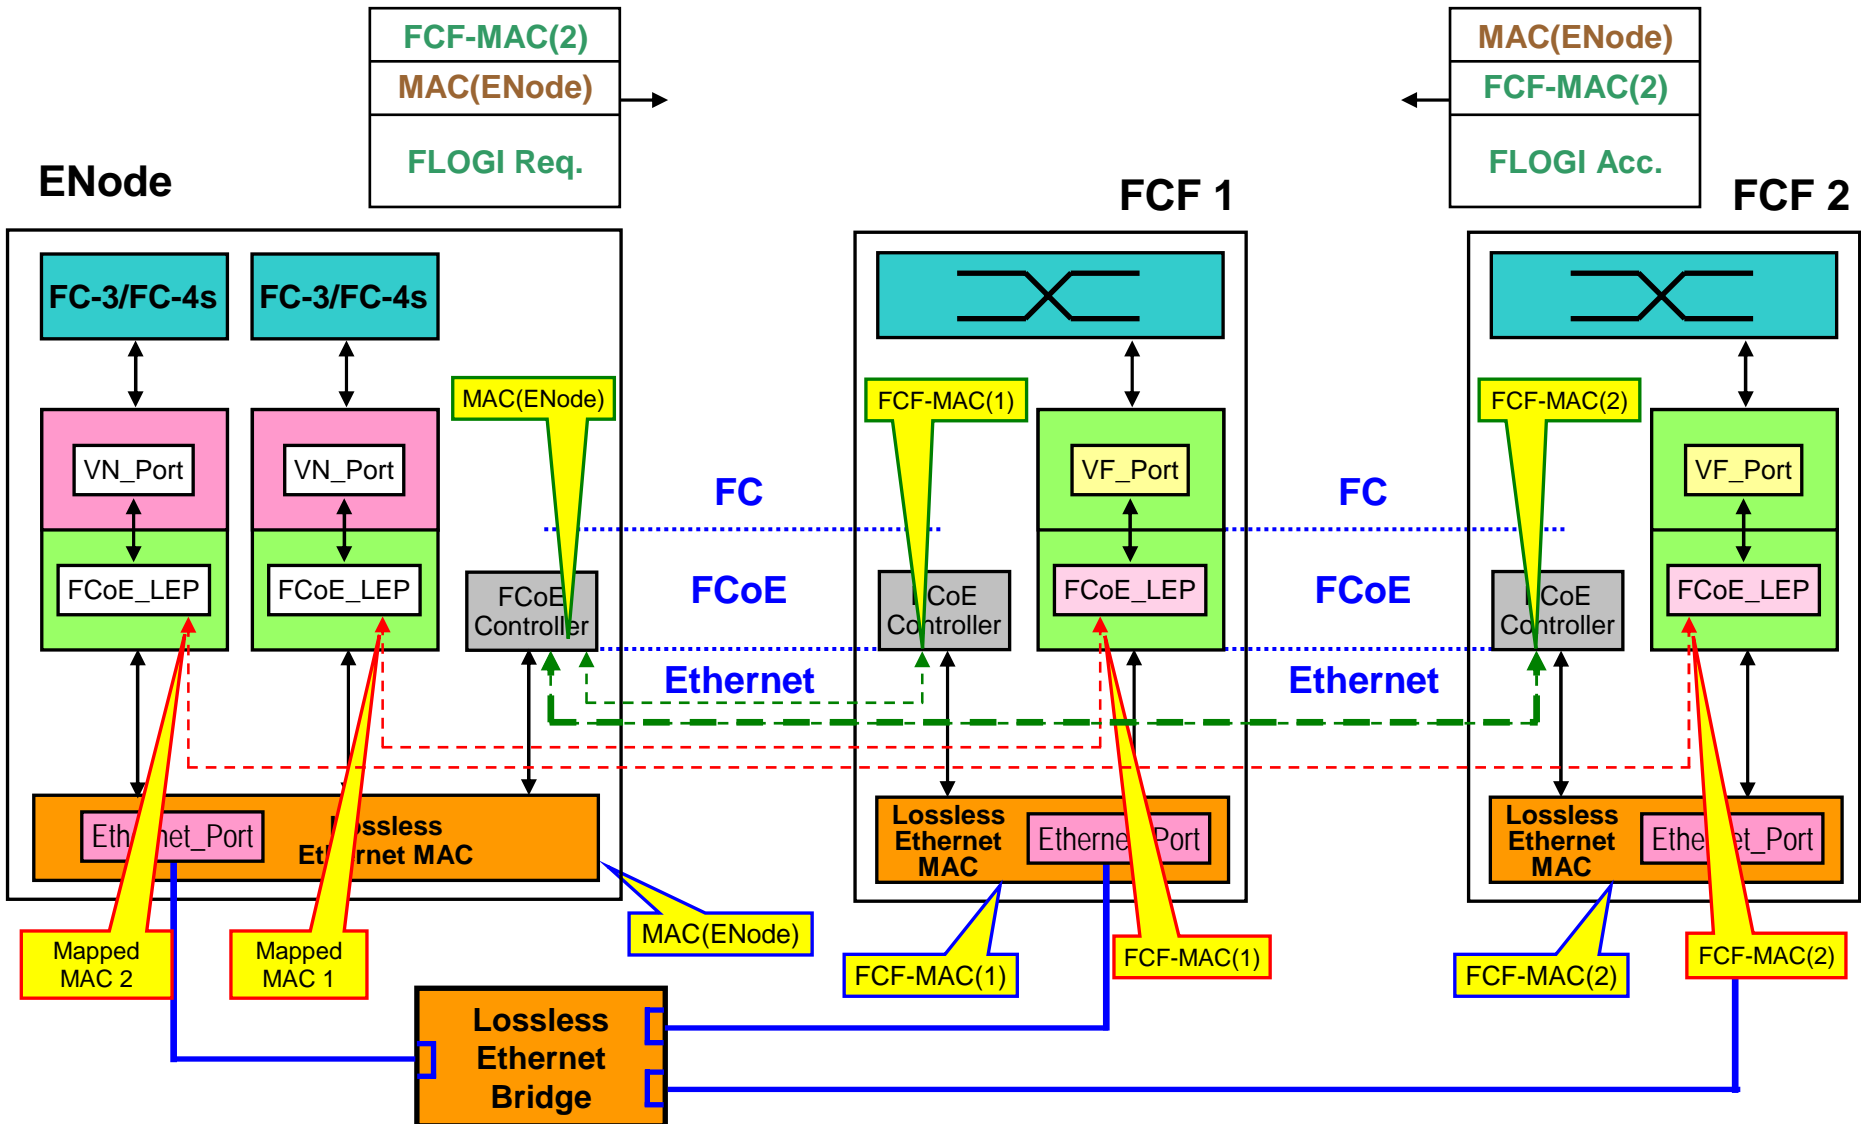

FCoE Connections

T11/07-574v0, October 2007

Claudio DeSanti

Agenda

- **Single VN_Port / Multiple FCFs**
- **Multiple VN_Ports / Multiple FCFs**

FCF to FCF Discovery

VE_Ports ELP

Other Frames

ENode to FCF Discovery

VN_Port/VF_Port FLOGI

Other Frames

Agenda

- **Single VN_Port / Multiple FCFs**
- **Multiple VN_Ports / Multiple FCFs**

ENode to FCF Discovery

ENode to FCF(1) FLOGI

ENode to FCF(2) FLOGI