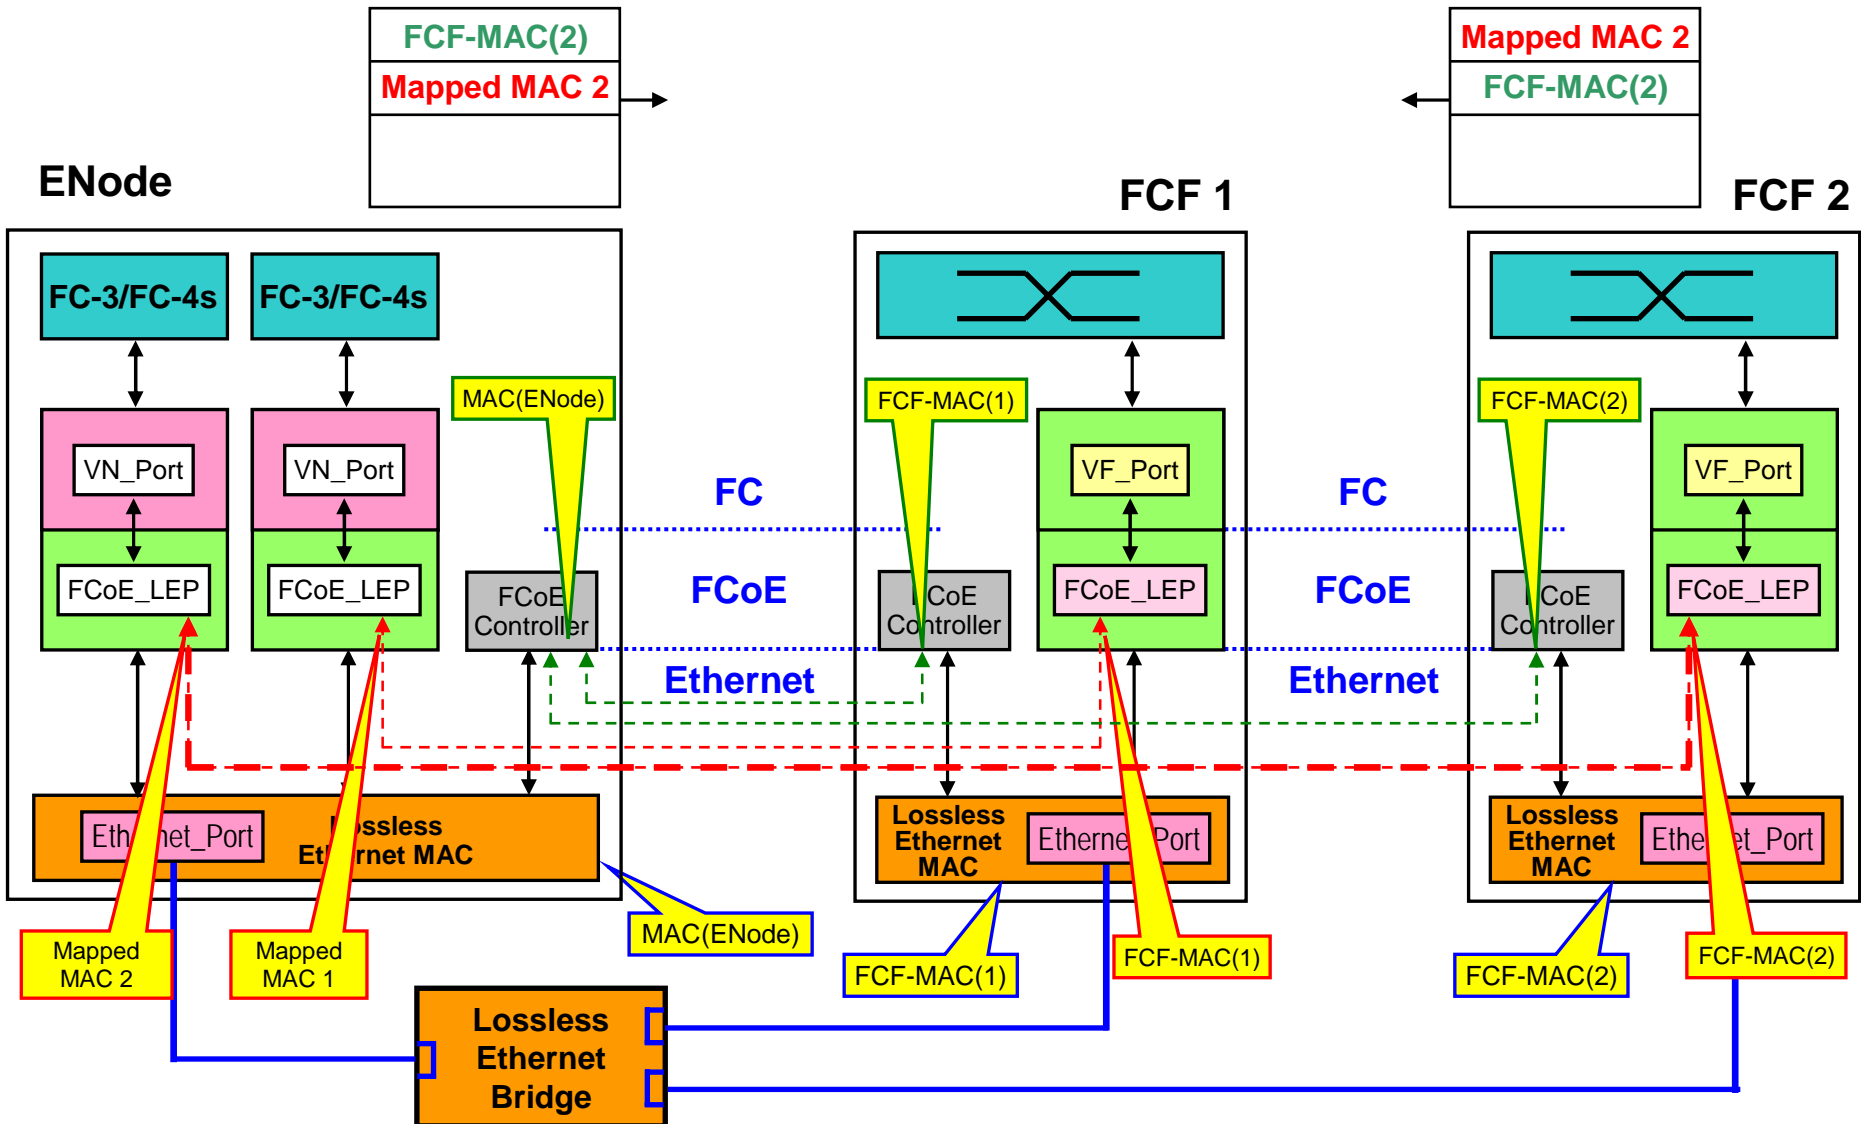

Other Frames (2)