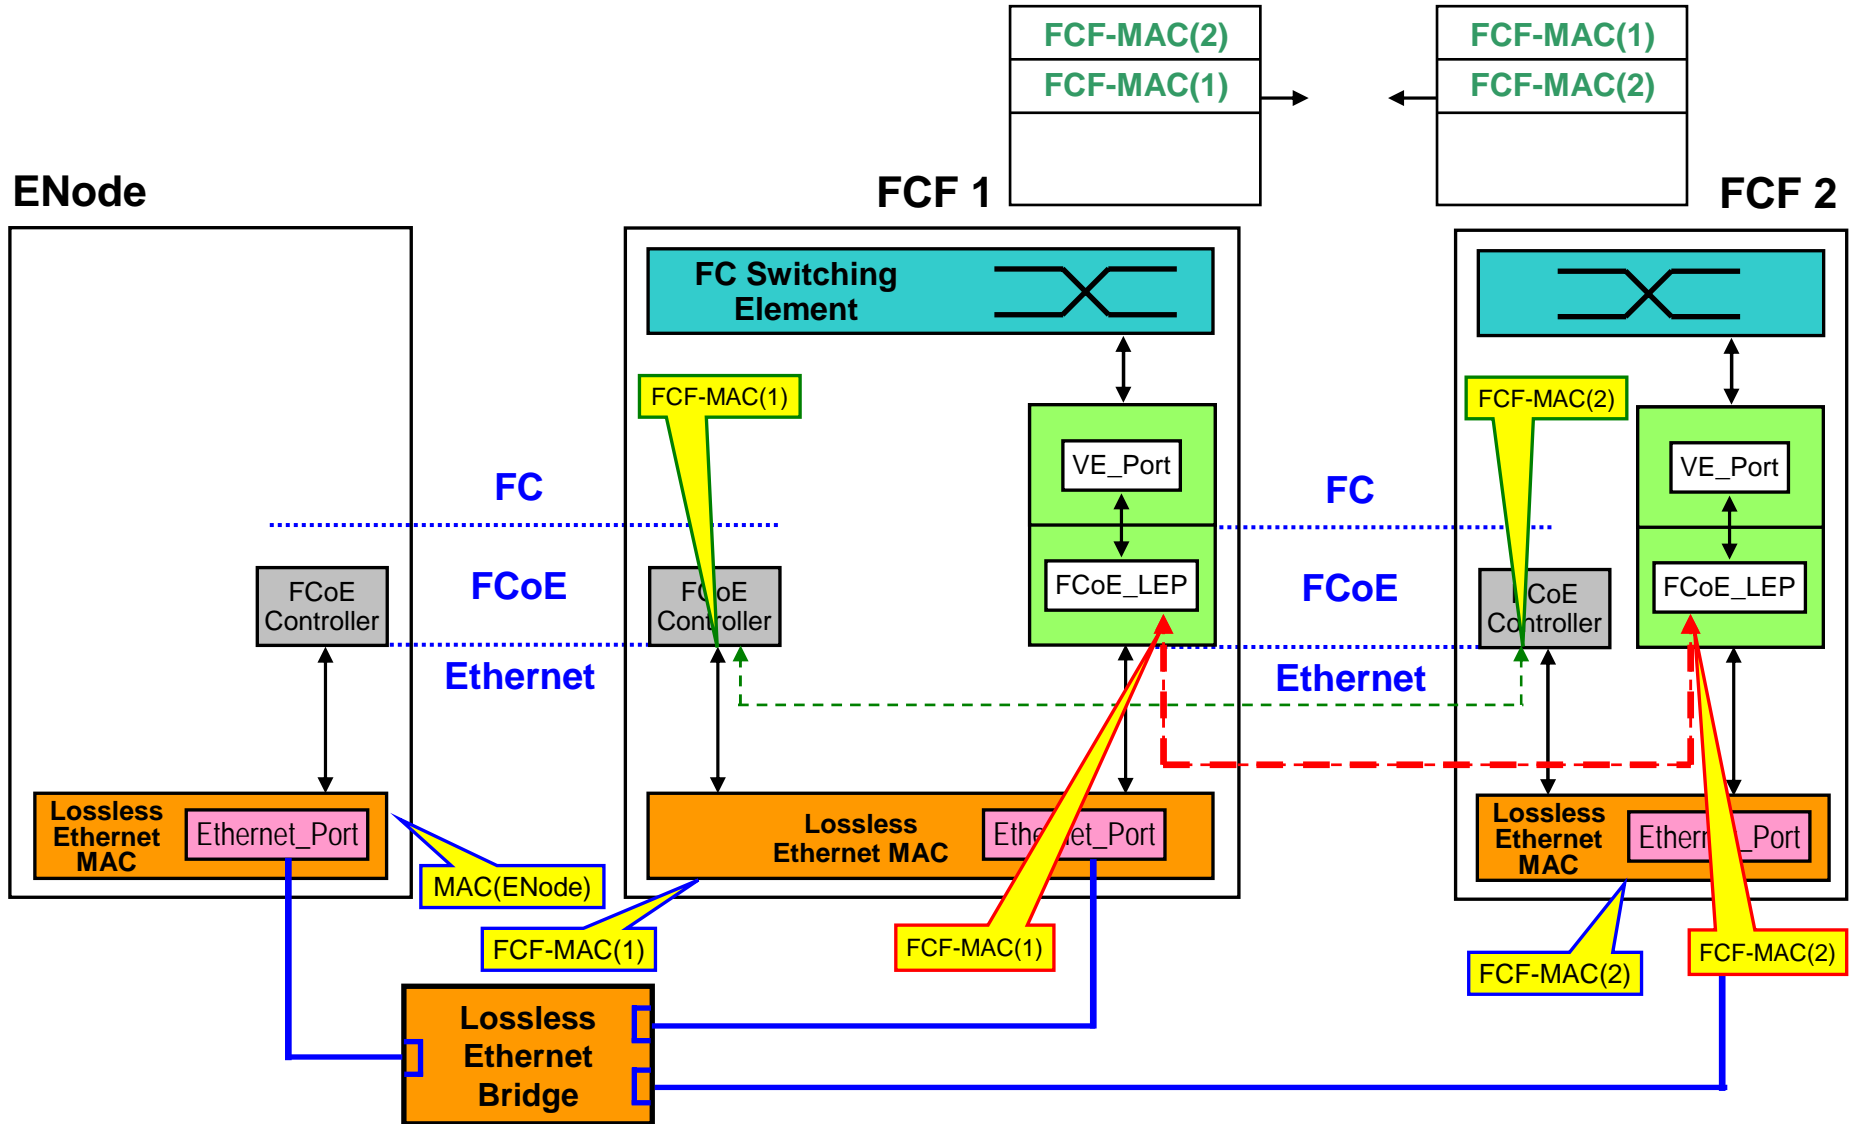

FCoE Connections

T11/07-574v0, October 2007

Claudio DeSanti

Agenda

- **Single VN_Port / Multiple FCFs**
- **Multiple VN_Ports / Multiple FCFs**

FCF to FCF Discovery

VE_Ports ELP

Other Frames

ENode to FCF Discovery

VN_Port/VF_Port FLOGI

Other Frames

Agenda

- **Single VN_Port / Multiple FCFs**
- **Multiple VN_Ports / Multiple FCFs**

ENode to FCF Discovery

ENode to FCF(1) FLOGI

ENode to FCF(2) FLOGI