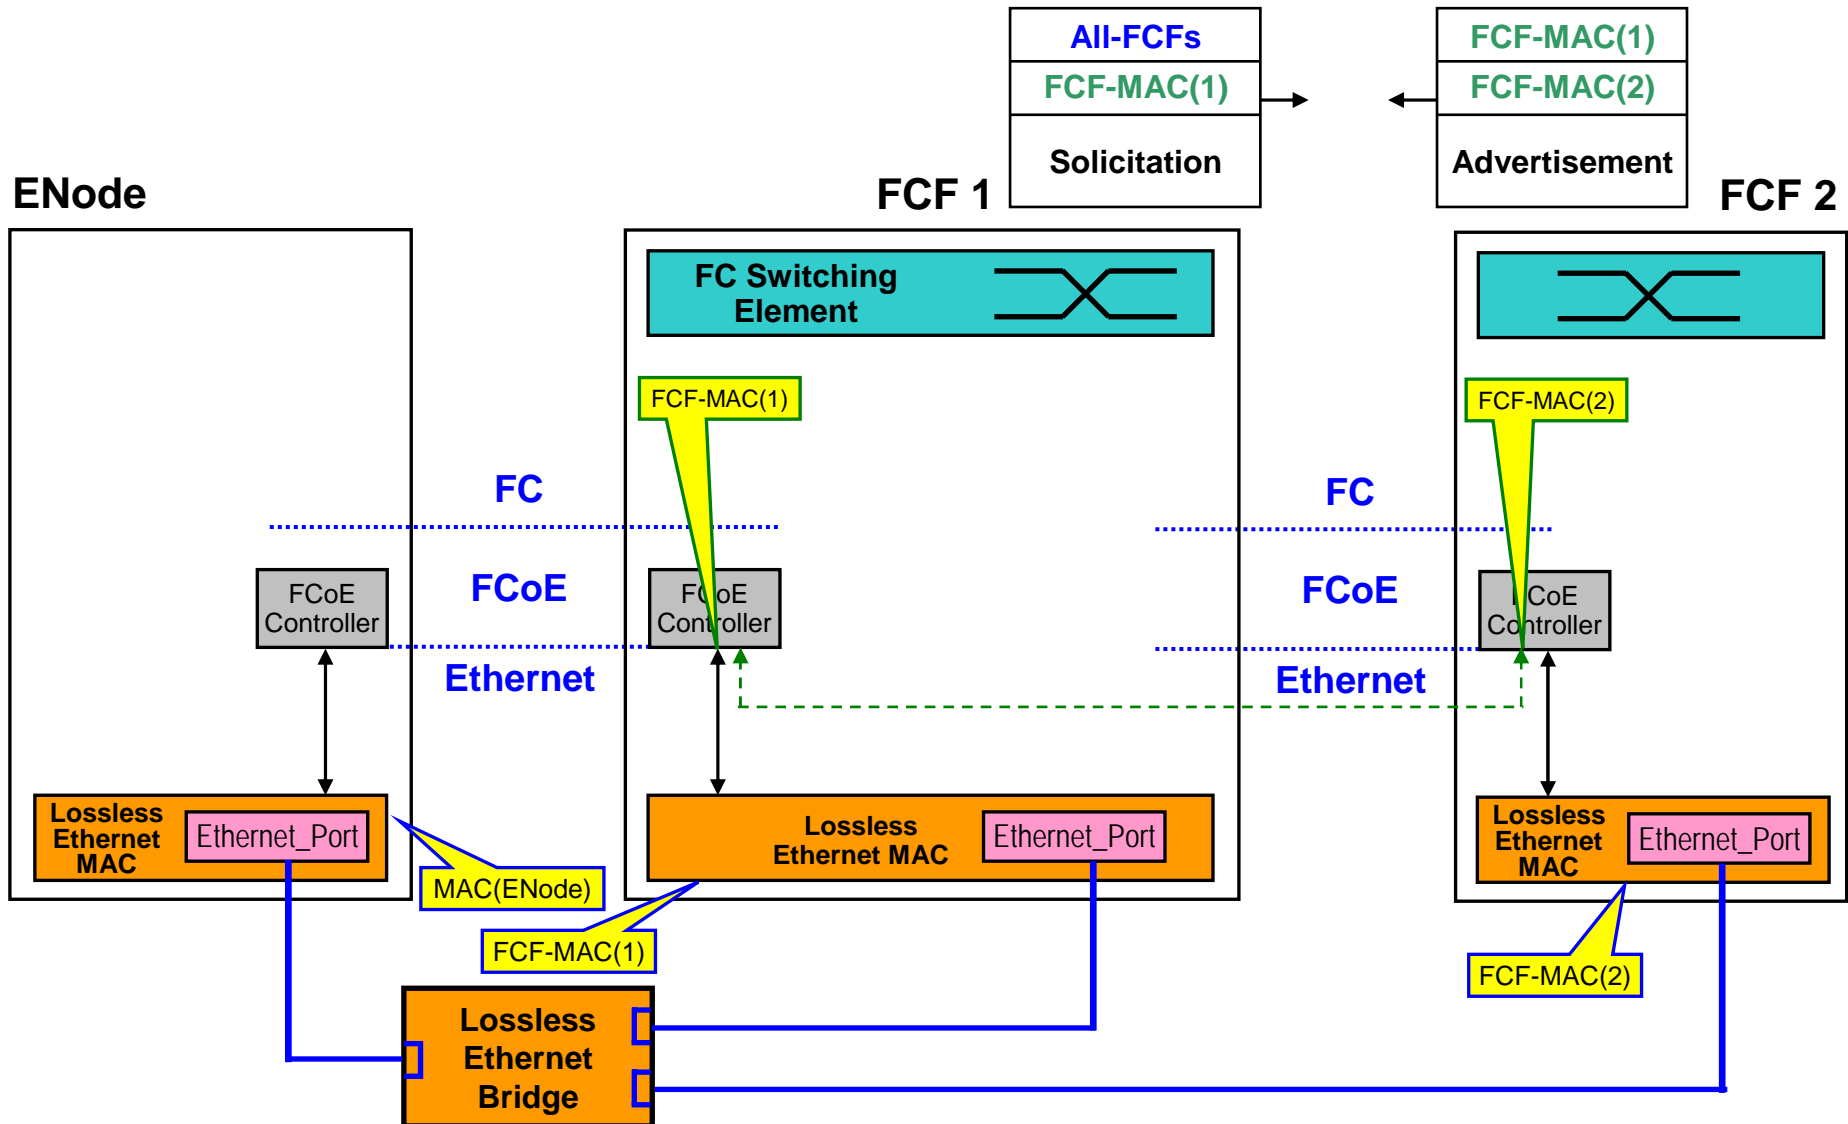

FCoE Connections

T11/07-574v0, October 2007

Claudio DeSanti

Agenda

- **Single VN_Port / Multiple FCFs**
- **Multiple VN_Ports / Multiple FCFs**

FCF to FCF Discovery

VE_Ports ELP

Other Frames

ENode to FCF Discovery

VN_Port/VF_Port FLOGI

Other Frames

Agenda

- **Single VN_Port / Multiple FCFs**
- **Multiple VN_Ports / Multiple FCFs**

ENode to FCF Discovery

ENode to FCF(1) FLOGI

ENode to FCF(2) FLOGI