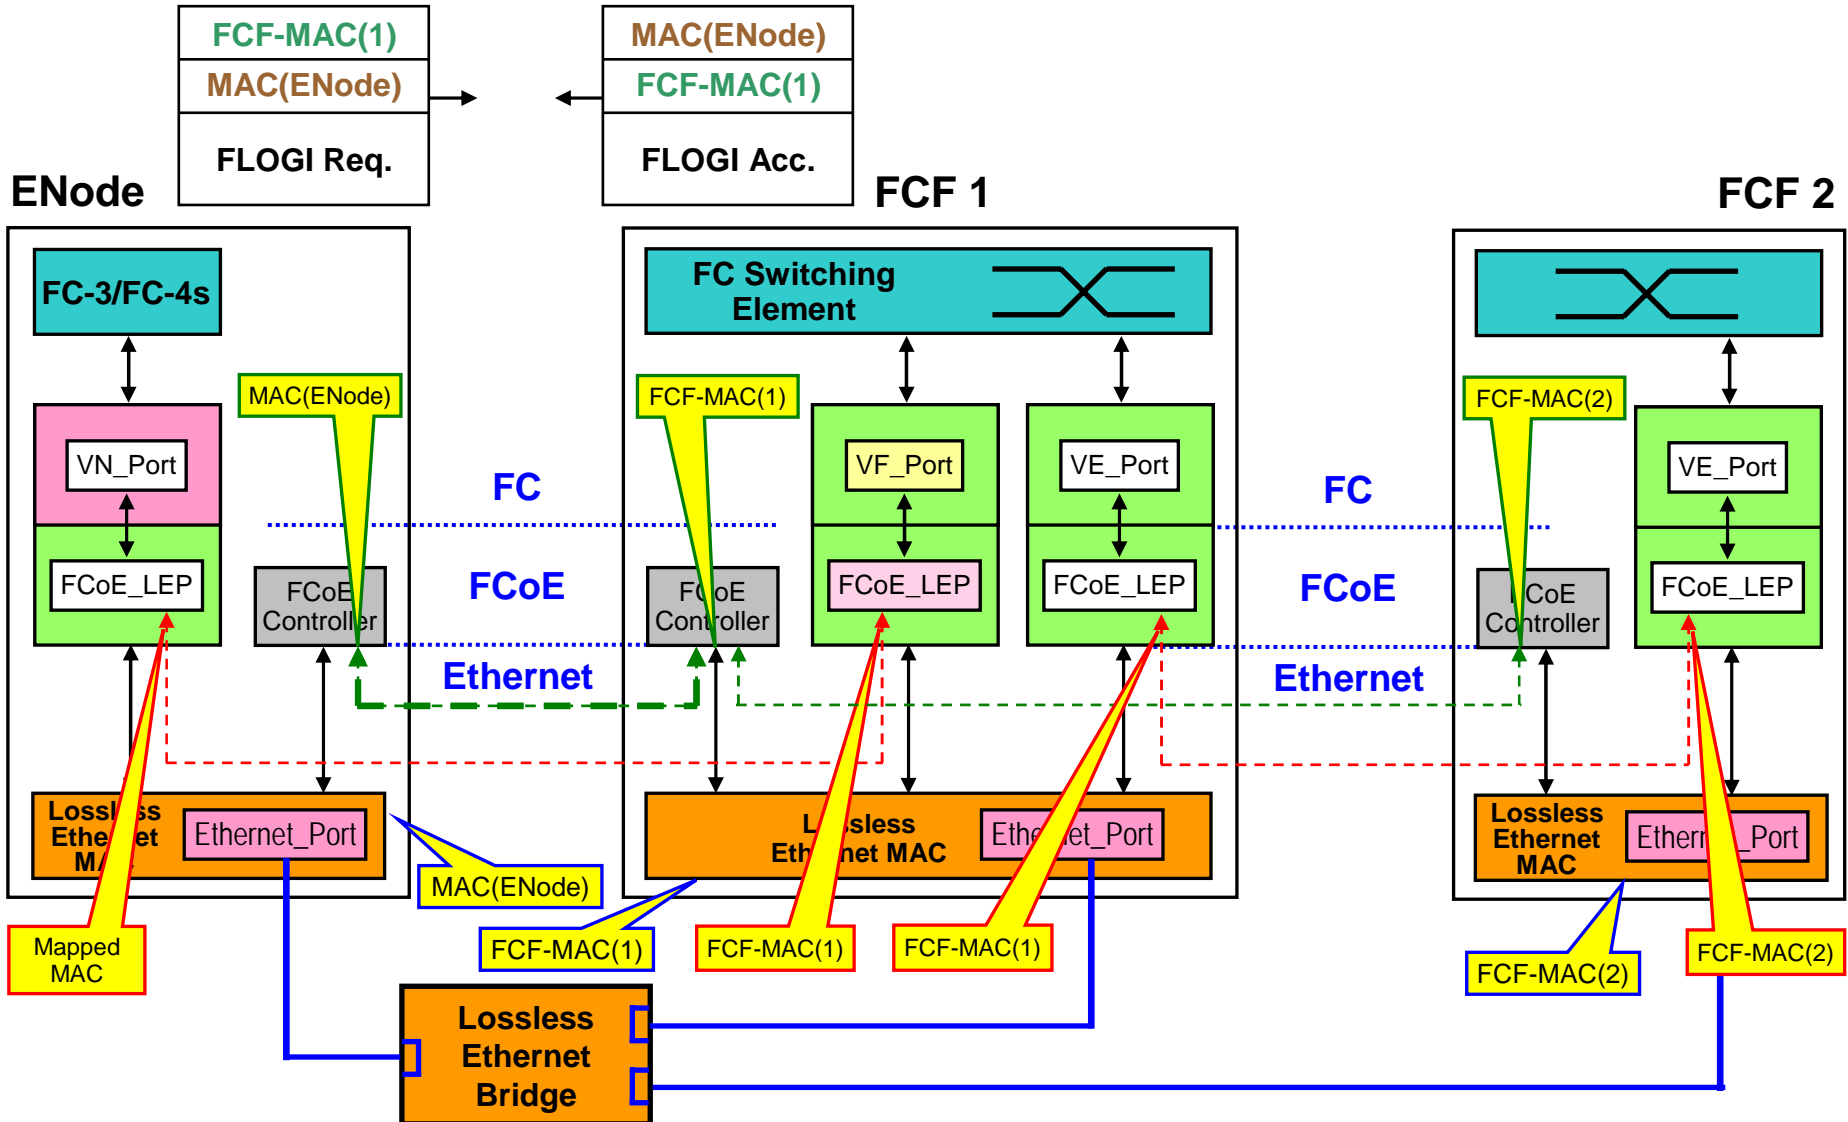

FCoE Connections

T11/07-574v0, October 2007

Claudio DeSanti

Agenda

- **Single VN_Port / Multiple FCFs**
- **Multiple VN_Ports / Multiple FCFs**

FCF to FCF Discovery

VE_Ports ELP

Other Frames

ENode to FCF Discovery

VN_Port/VF_Port FLOGI

Other Frames

Agenda

- **Single VN_Port / Multiple FCFs**
- **Multiple VN_Ports / Multiple FCFs**

ENode to FCF Discovery

ENode to FCF(1) FLOGI

ENode to FCF(2) FLOGI