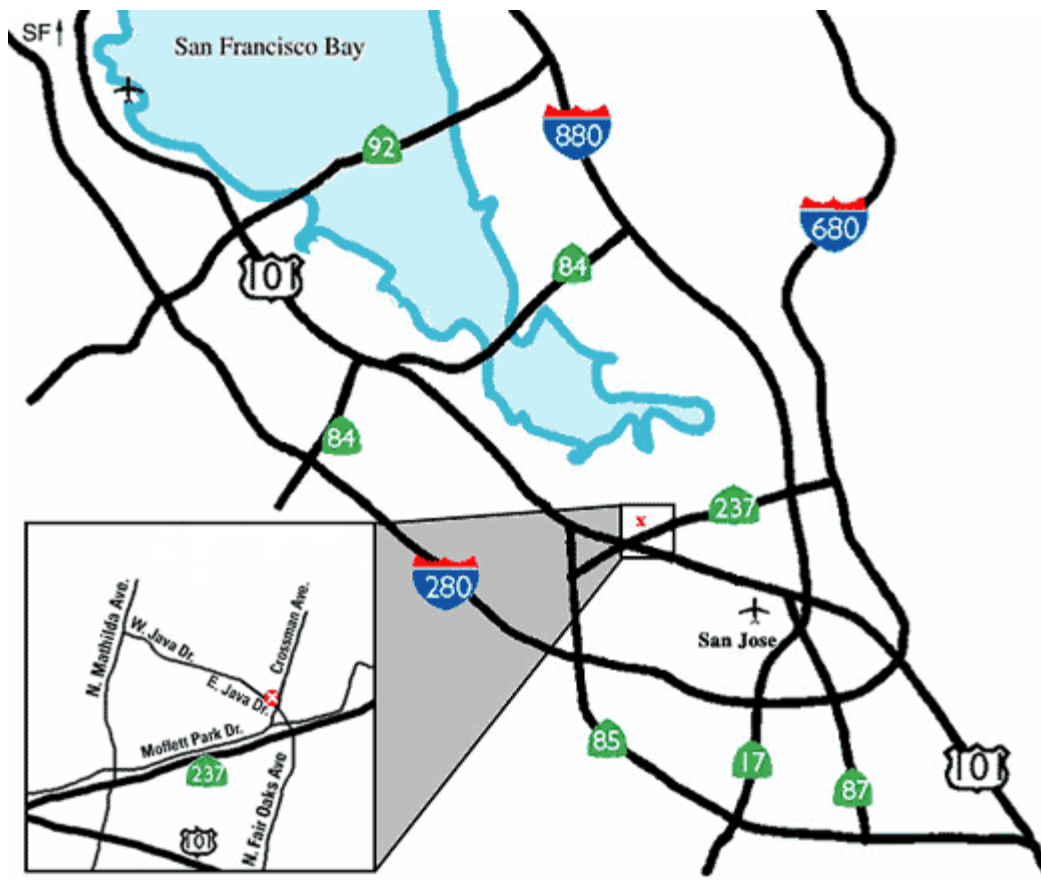

### March 3 – 4 Interim FC-BB-5 meeting

Here are some directions and information for those that will be attending the Interim FC-BB-5 meeting. It will be hosted by NetApp in the "Cal Poly" Conference room on their Sunnyvale, CA campus. There will be wireless available. The Sunnyvale Light Rail is very close for local folks (it runs right down JAVA Drive - get off at Crossman Ave). There is also a cafeteria available onsite to purchase lunch (or you can go offsite).

NetApp (building 11)  
1240 Crossman Ave  
Sunnyvale, CA 94089

The Google map can be found at:

<http://maps.google.com/maps?f=q&hl=en&geocode=&q=crossman+dr,+sunnyvale,+ca&ll=37.0625,-95.677068&sspn=47.301626,57.041016&ie=UTF8&ll=37.410255,-122.01092&spn=0.011658,0.013926&t=h&z=16>